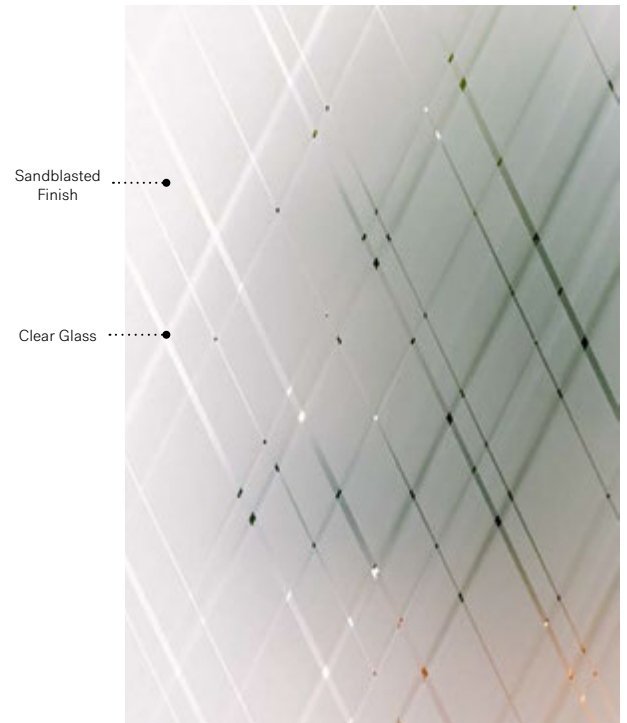

Arum

Arum offers the simplicity of Sandblasted finish glass with an elegant design and a high degree of privacy. Fine diagonal lines intertwine to create a pattern that will enhance the look of your home for both renovation and new construction projects.

Sandblasted Finish

Clear Glass

Silkscreened glass: Dual layered Sandblasted finish on clear glass.

Frames: Contemporary or Novapvc.

Sidelites and transom: Looks great accompanied by Sandblasted finish or Clear glass.

Privacy Level **4/5**
PRIVATE

Frames	22" x 64"	22" x 48"	22" x 36"	22" x 17"	22" x 14 7/8"
Contemporary	07-383-060-002	07-383-057-002	07-383-050-002	07-383-259-002	07-383-260-002
Novapvc	07-383-060-001	07-383-057-001	07-383-050-001	07-383-259-001	07-383-260-001

Frames	7" x 64"	8" x 48"	8" x 36"	13 7/8" x 79" Tip-to-tip
Contemporary	07-383-005-002	07-383-017-002	07-383-010-002	07-383-211-001
Novapvc	07-383-005-001	07-383-017-001	07-383-010-001