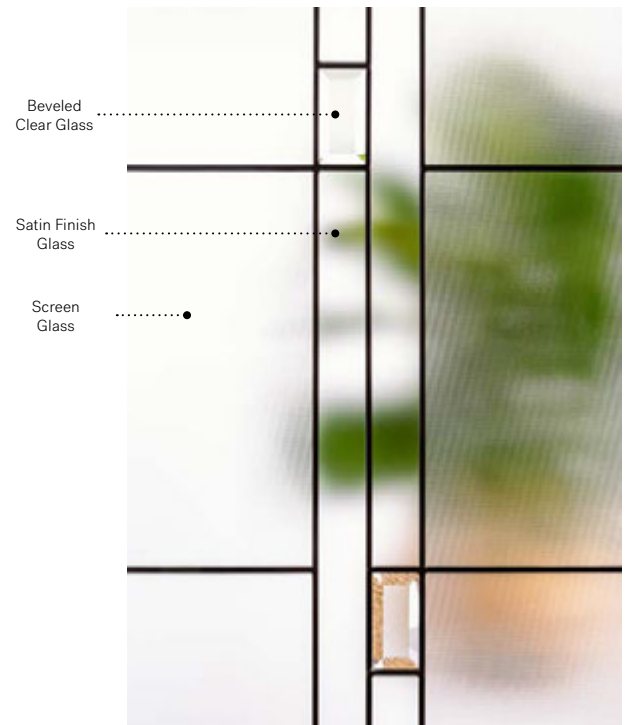

Arima

Arima is the perfect choice for both 1960s bungalows as well as for classic style homes. This model fits particularly well in entrances with symmetrical composition — a look that can be achieved with carefully placed exterior light fixtures or with some well chosen decorative objects.

Stained Glass: Satin finish glass, beveled clear glass and Screen glass.

Caming: Patina.

Frames: Contemporary or Novapvc.

Sidelites and transom: Looks great accompanied by satin finish or Screen glass.

Available in custom sizes.

Privacy Level **4/5**
PRIVATE