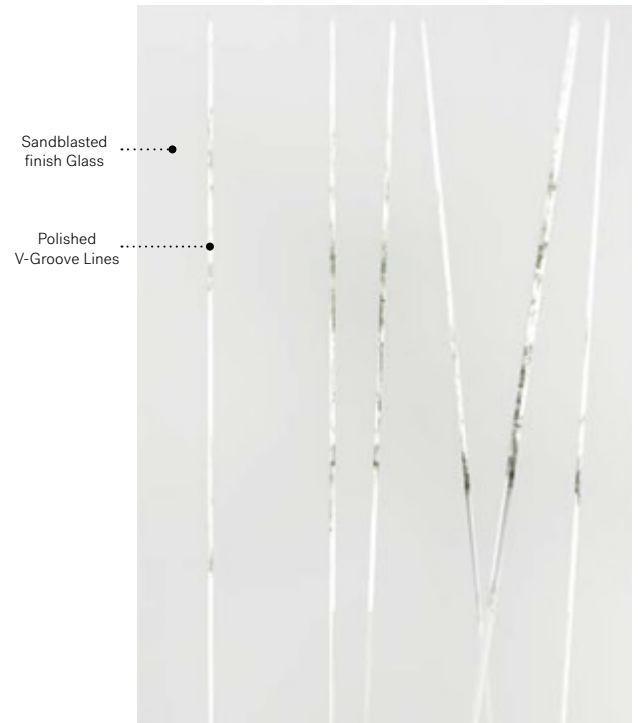

Rhythm

True to its name, Rhythm features a bold, measured pattern of V-Groove lines, making it a perfect fit for homes designed using natural materials.

V-Groove: Sandblasted finish glass with polished V-Groove lines.

Frames: Contemporary, Novapvc or Stainable.

Sidelites and transom: Looks great accompanied by Sandblasted finish glass. Available in custom sizes.

Privacy Level

4/5

PRIVATE

Contemporary 06-368-060-003
Novapvc 06-368-060-001
Stainable 06-368-060-002

06-368-057-003
06-368-057-001
06-368-057-002

06-368-050-003
06-368-050-001
06-368-050-002

06-368-259-003
06-368-259-001
06-368-259-002

06-368-260-003
06-368-260-001
06-368-260-002

Contemporary 06-368-005-003
Novapvc 06-368-005-001
Stainable 06-368-005-002

06-368-017-003
06-368-017-001
06-368-017-002

06-368-010-003
06-368-010-001
06-368-010-002