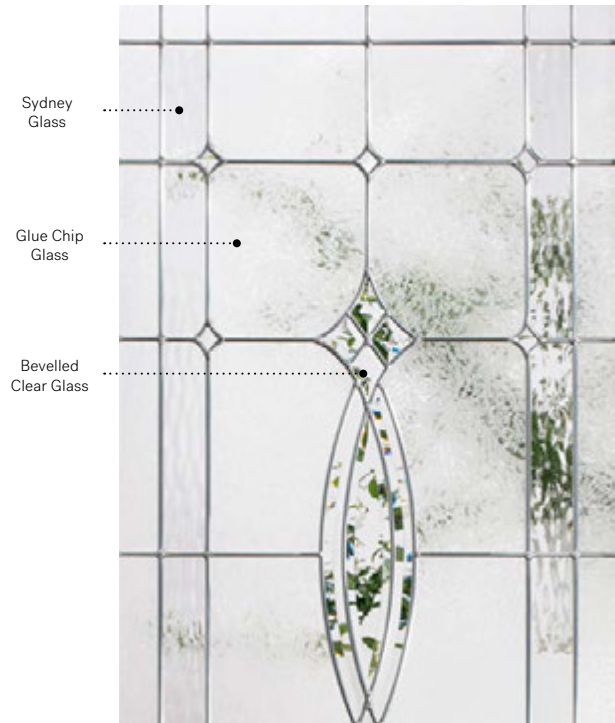

**Stained Glass:** Sydney glass, Glue Chip glass and bevelled clear glass.

**Caming:** Zinc, Patina or Brass.

**Frames:** Novapvc or Stainable.

**Sidelites and transom:** Looks great accompanied by Glue Chip glass.

Available in custom sizes.

Privacy Level

3/5

SEMI-PRIVATE

Frames	22"×64"			22"×48"			22"×36"					
	Zinc	Pat.	Brass	Zinc	Pat.	Brass	Zinc	Pat.	Brass			
Novapvc	10-054-060	008	026	002	10-054-057	006	032	001	10-054-050	008	024	002
Stainable	10-054-060	017	032	004	10-054-057	017	034	019	10-054-050	016	033	004