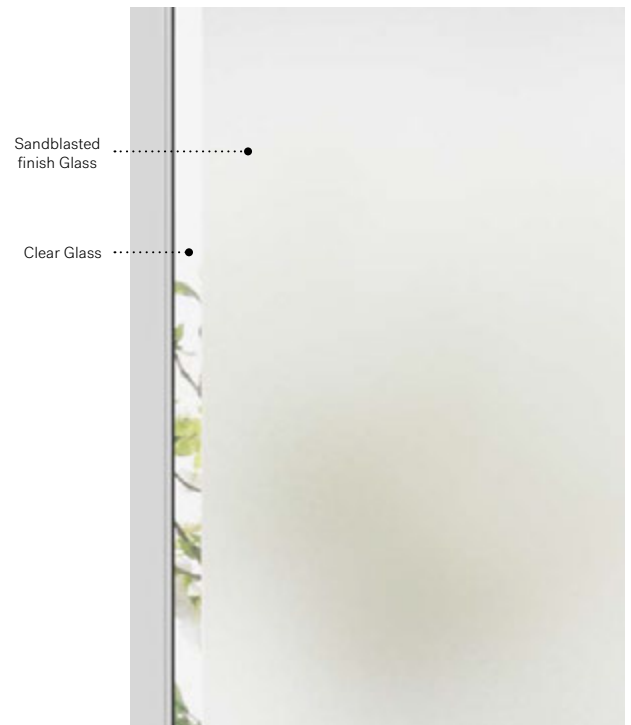

Side

The Side model combines privacy and visibility thanks to its sandblasted finish glass and subtle clear stripe on one side. This minimalist detail blends in with the simple, asymmetrical volumes of contemporary-style architecture. Side is the perfect choice for townhouses or multi-unit homes. Available in right or left versions.

- **Silkscreened glass:** Sandblasted finish on clear glass.
- **Frames:** Contemporary or Novapvc.
- **Orientation:** Available in left and right versions as seen from outside.
- **Sidelites and transom:** Looks great accompanied by Sandblasted finish or Clear glass.

Privacy Level 4/5
PRIVATE

Frames	22"×64" Right	22"×64" Left	22"×48" Right	22"×48" Left
Contemporary	07-397-060-005	07-397-060-019	07-397-057-005	07-397-057-019
Novapvc	07-397-060-001	07-397-060-015	07-397-057-001	07-397-057-015