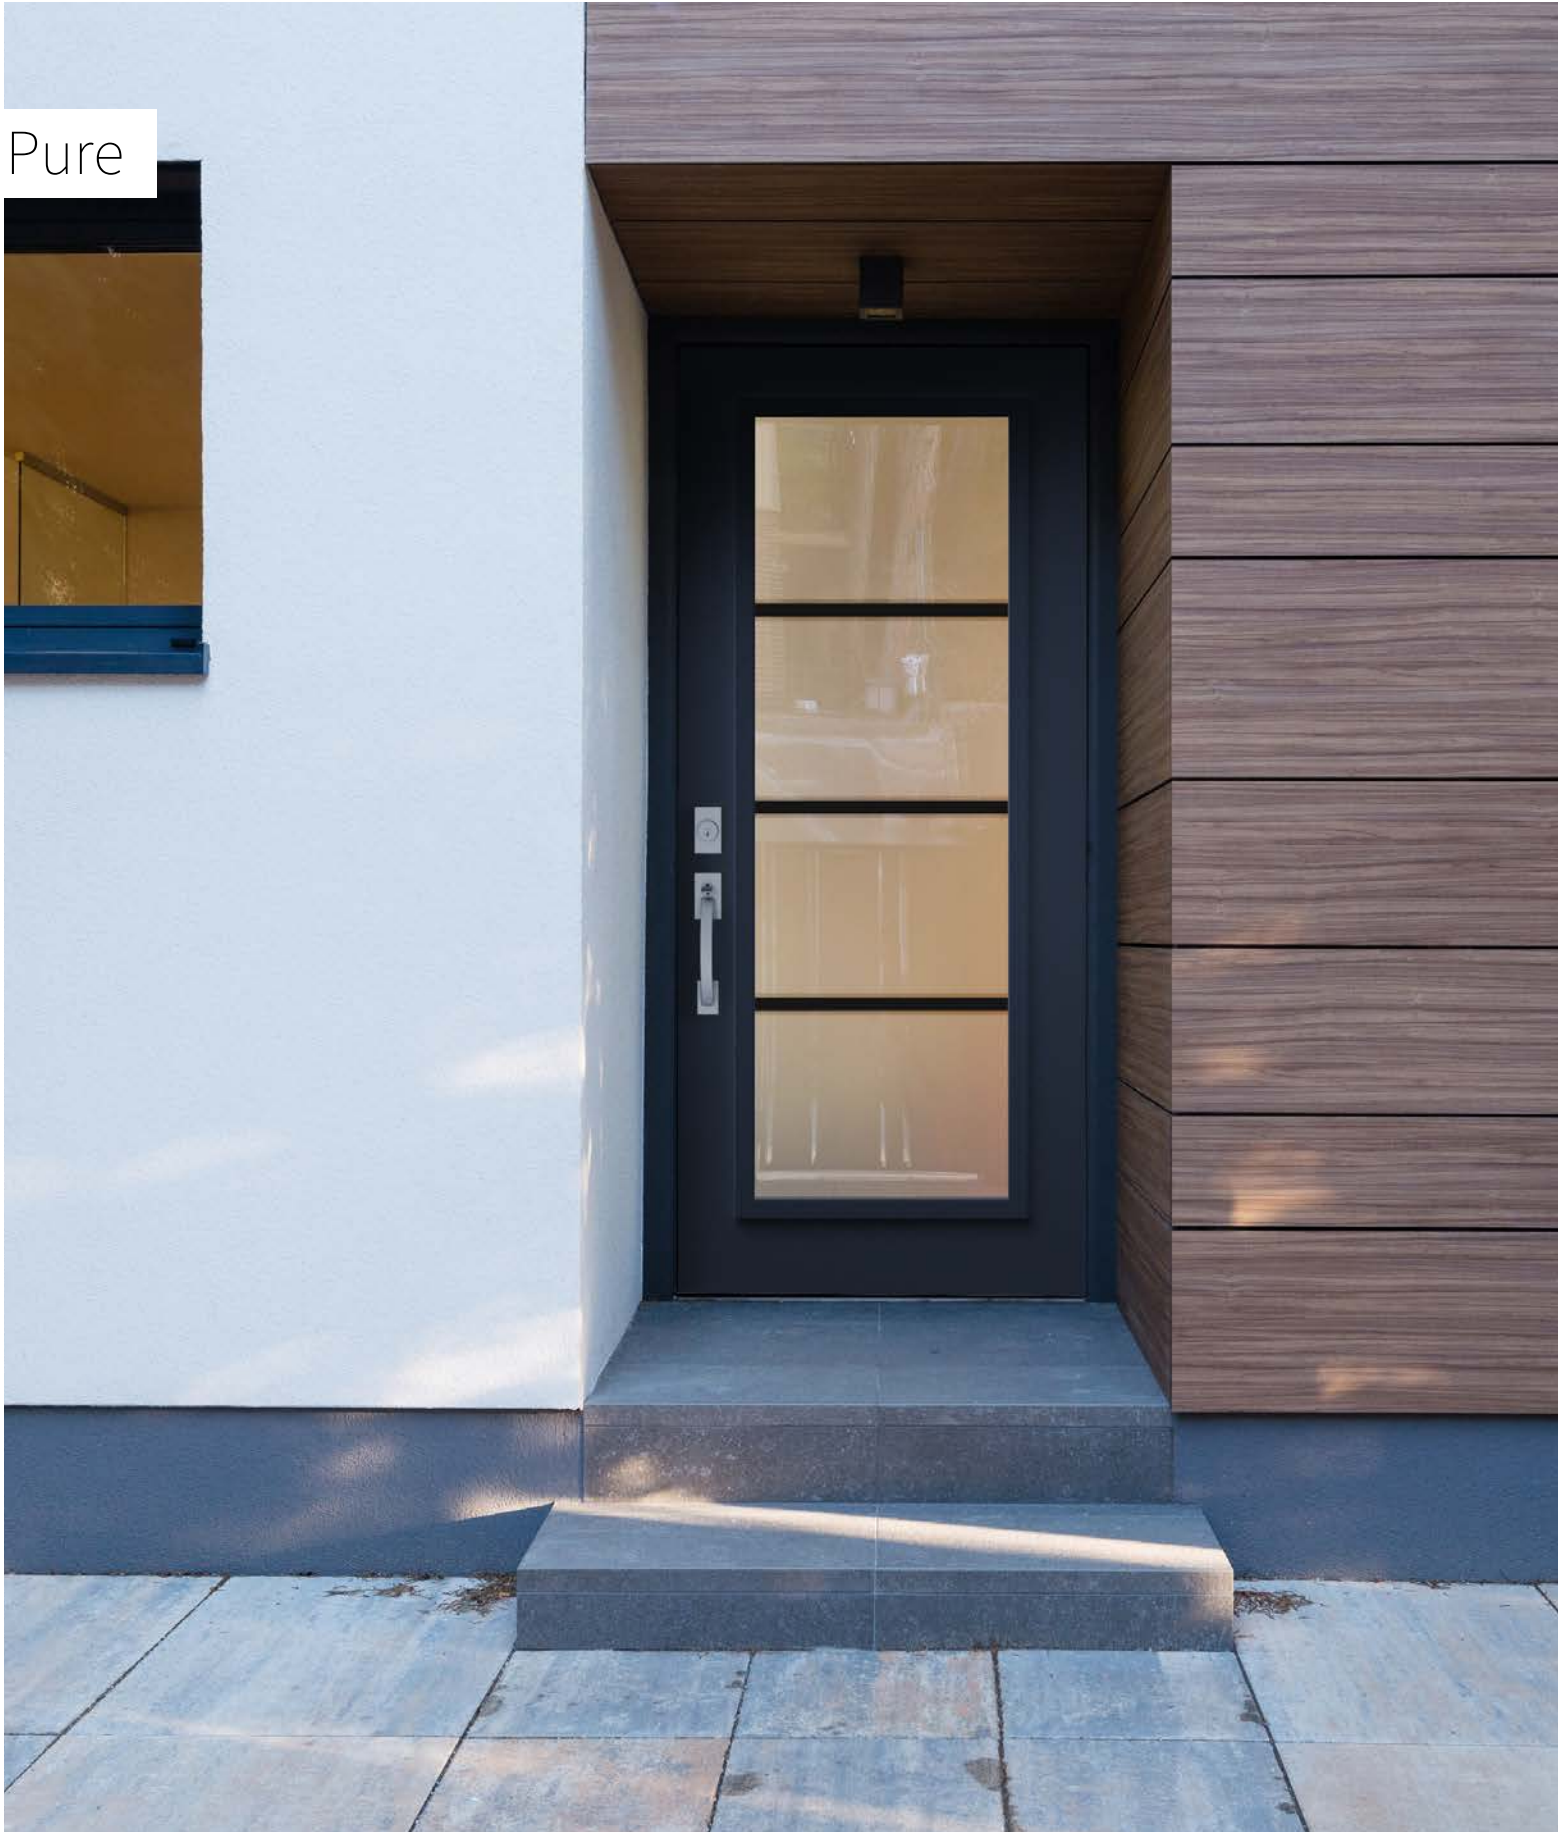

Pure

Uno steel door. Pure 22" x 64" doorglass p.51.