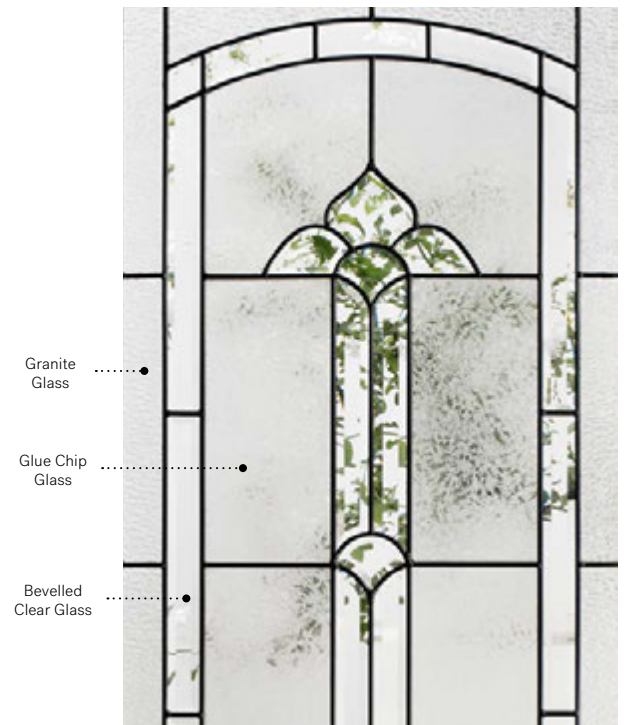

**Caming:** Zinc or Patina.

**Frames:** Novapvc or Stainable.

**Sidelites and transom:** Looks great accompanied by Granite glass.

Available in custom sizes.

Privacy Level **2/5**  
SEMI-PRIVATE

Frames 22" x 64"