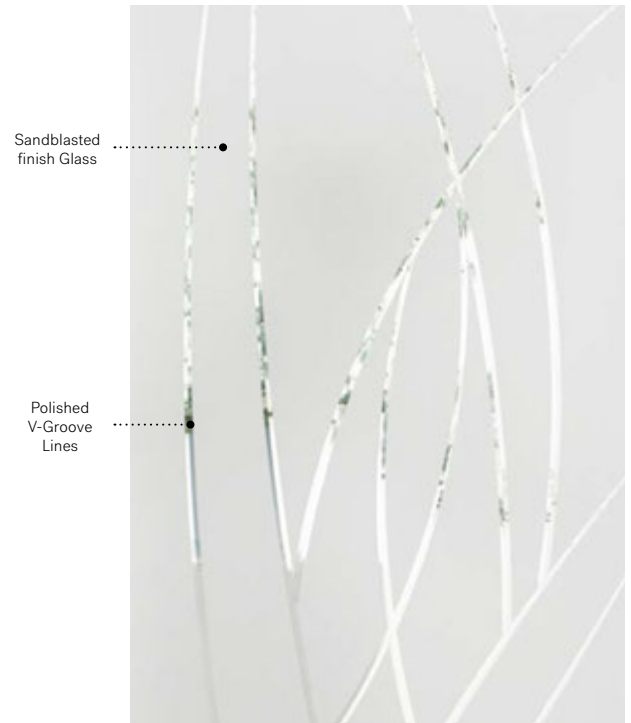

Alys

Alys' V-Groove design suggests motion and is at once natural and abstract, bringing your entryway to life with its dynamic composition.

V-Groove: Polished V-Groove lines on Sandblasted finish glass.

Frames: Contemporary, Novapvc or Stainable.

Sidelites and transom: Looks great accompanied by Sandblasted finish glass.

Available in custom sizes.

Privacy Level

4/5

PRIVATE

Frames	22"×64"	22"×48"	22"×36"	22"×17"	22"×14 7/16"	22"×9"
Contemporary	06-322-060-007	06-322-057-009	06-322-050-011	06-322-259-007	06-322-260-006	06-322-210-006
Novapvc	06-322-060-001	06-322-057-001	06-322-050-001	06-322-259-001	06-322-260-001	06-322-210-001
Stainable	06-322-060-003	06-322-057-003	06-322-050-003	06-322-259-002	N/A	06-322-210-003

Frames	7"×64"	8"×48"	8"×36"	13 7/8"×79" Tip-to-tip
Contemporary	06-322-005-008	06-322-017-009	06-322-010-009	06-322-211-001
Novapvc	06-322-005-001	06-322-017-001	06-322-010-001	
Stainable	06-322-005-003	06-322-017-003	06-322-010-003