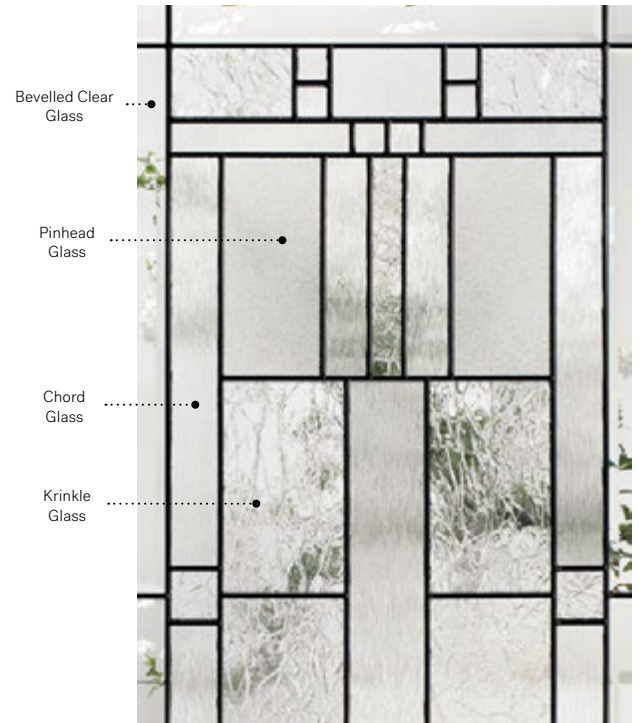

Cachet

Cachet's Prairie-style design blends four striking textures to make your home stand out. On sunny days, enjoy a dazzling light effect in your entryway.

1. **Stained glass:** Bevelled clear glass, Krinkle glass, Chord glass and Pinhead glass.
   - **Caming:** Zinc or Patina.
   - **Frames:** Contemporary, Novapvc or Stainable.
   - **Sidelites and transom:** Looks great accompanied by Pinhead glass.
2. Available in custom sizes.

Privacy Level **3/5**
SEMI-PRIVATE

Frames	22" x 64"		22" x 48"		22" x 36"		22" x 17"		22" x 14 7/16"			
	Zinc	Pat.	Zinc	Pat.	Zinc	Pat.	Zinc	Pat.	Zinc	Pat.	Zinc	Pat.
Contemporary	10-230-060-013	014	10-230-057-024	025	10-230-050-024	025	10-230-259-010	011	10-230-260-010	011	10-230-260-010	011
Novapvc	10-230-060-002	001	10-230-057-003	001	10-230-050-003	001	10-230-259-002	001	10-230-260-001	001	10-230-260-001	002
Stainable	10-230-060-005	011	10-230-057-005	006	10-230-050-005	006	10-230-259-007	006	N/A			

Frames	7" x 64"		8" x 48"		8" x 36"		13 7/8" x 79" Tip-to-tip			
	Zinc	Pat.	Zinc	Pat.	Zinc	Pat.	Zinc	Pat.	Zinc	Pat.
Contemporary	10-230-005-013	014	10-230-017-018	019	10-230-010-020	021	10-230-211-002	001		
Novapvc	10-230-005-002	001	10-230-017-003	001	10-230-010-003	001				
Stainable	10-230-005-011	010	10-230-017-005	006	10-230-010-005	006