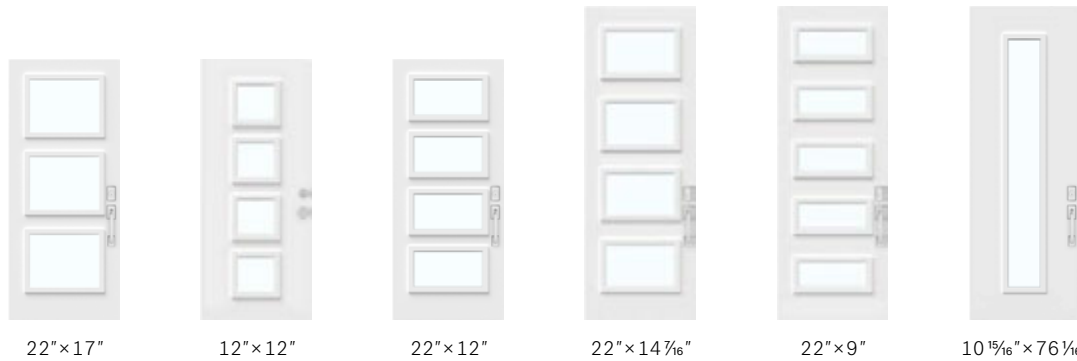

08-079-

Add this prefix to the codes below

Frames	22"×17"		12"×12"		22"×12"		22"×14 1/16"		22"×9"		10 15/16"×76 1/16"	
	Contemp.	Novapvc	Contemp.	Novapvc	Contemp.	Novapvc	Contemp.	Novapvc	Contemp.	Contemp.	Novapvc	Novapvc
Soft	259-116	259-114	216-063	216-061	053-046	On demand	260-063	On demand	210-064	N/A	N/A	N/A
Fluid*	259-119 ↔	259-117 ↔	216-066 ↔	216-064 ↔	053-050 ↔	On demand	260-066 ↔	On demand	N/A	N/A	N/A	N/A
Masterline*	259-045 ↔	259-046 ↔	216-027 ↔	216-028 ↔	053-001 ↔	On demand	260-039 ↔	On demand	210-039 ↔	N/A	N/A	N/A
Sandblasted	259-033	259-012	216-012	216-017	053-007	On demand	260-027	On demand	210-033	211-029	N/A	N/A
Satin	259-062	259-024	216-001	216-025	053-002	On demand	On demand	On demand	N/A	211-028	N/A	N/A
Pinhead	259-085	259-008	216-037	216-024	053-004	On demand	260-051	On demand	210-050	N/A	N/A	N/A
Screen	259-038	259-052	216-029	216-032	053-003	On demand	260-041	On demand	210-048	N/A	N/A	N/A
Chinchilla	259-035	259-049	216-018	216-020	053-006	On demand	260-044	On demand	210-051	N/A	N/A	N/A