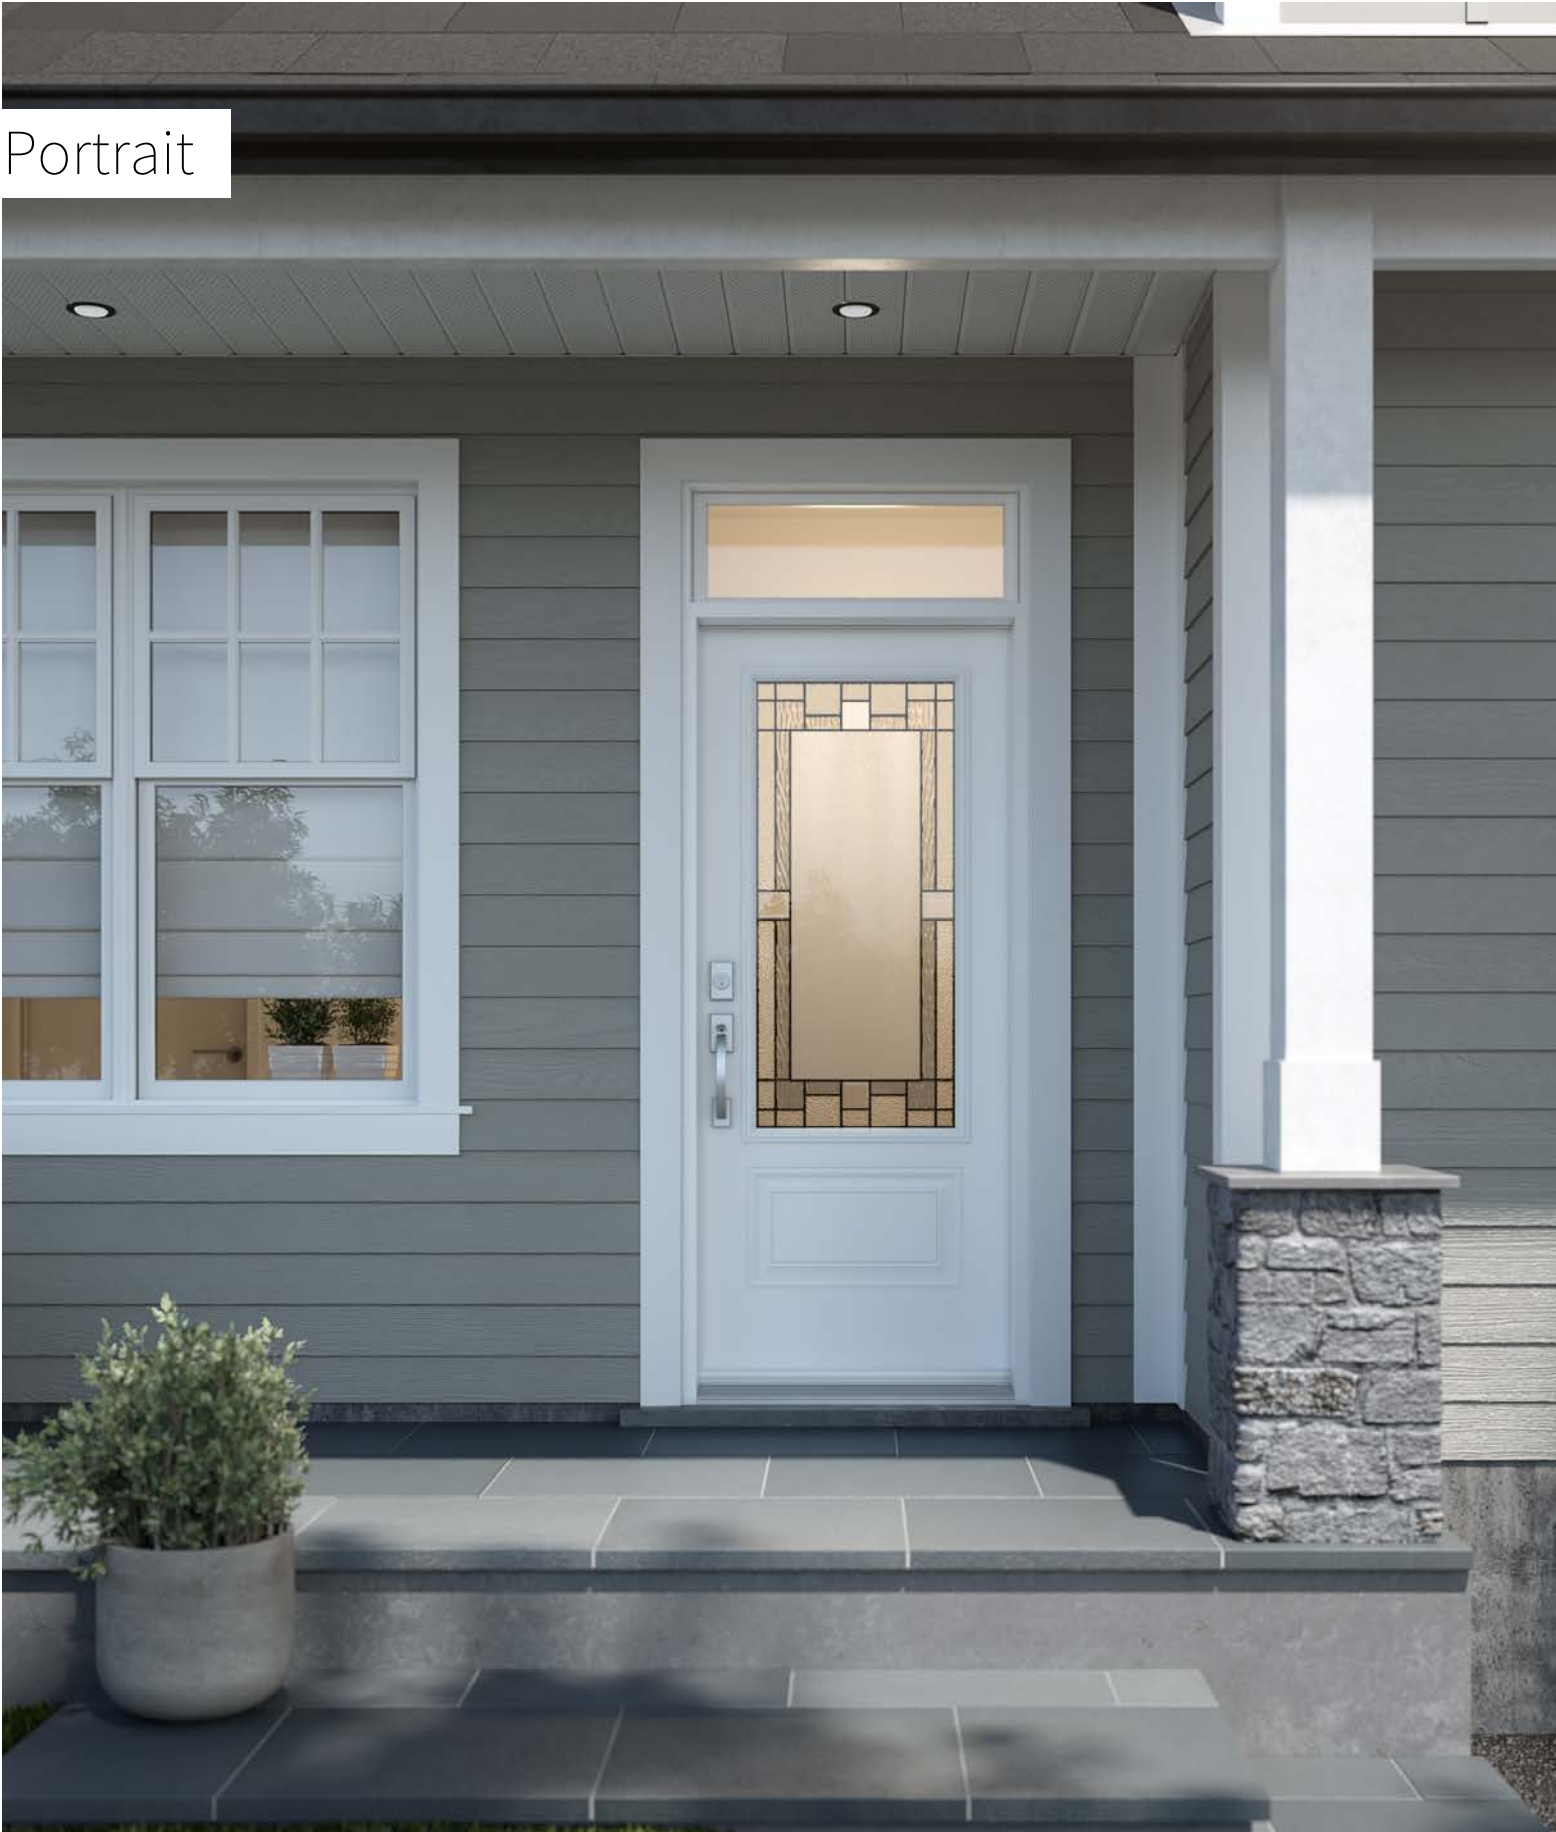

8" x 36"  
 Contemporary 10-388-010 | Zinc | Pat. | 002 | 005  
 Novapvc 10-388-010 | 001 | 004

Portrait

Orleans steel door p.19. Portrait 22" x 48" doorglass with clear glass transom.