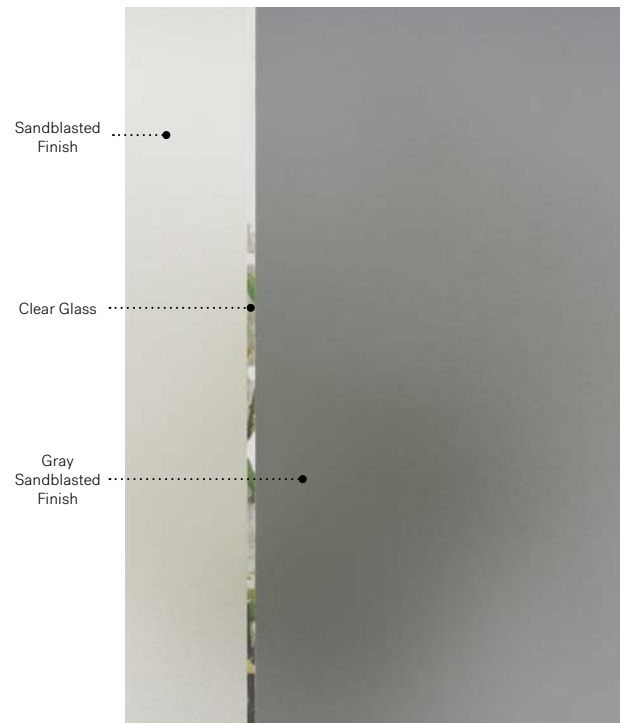

Nuando

Simple and minimalist, Nuando stands out with its gray sandblasted finish glass. This window matches the asymmetrical arrangement of windows and volumes on contemporary-style houses. Available in right or left versions.

Silkscreened glass: Gray sandblasted finish, white sandblasted finish and a clear glass line.

Frames: Contemporary or Novapvc.

Orientation: Available in left and right versions as seen from outside.

Sidelites and transom: Looks great accompanied by Sandblasted finish glass.

Privacy Level **4/5**
PRIVATE