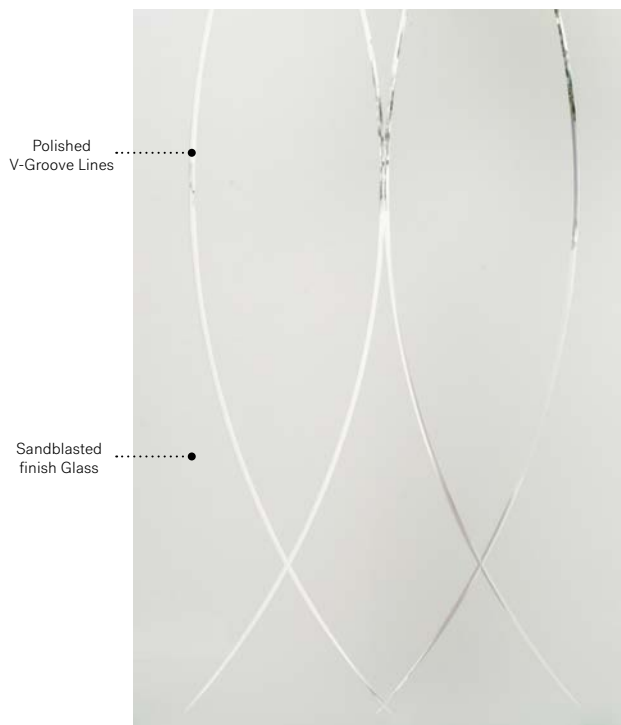

# Verso

With its simple and elegant intersecting lines, Verso is a timeless homage to the art of glass cutting.

**V-Groove:** Polished V-Groove lines on Sandblasted finish glass.  
**Frames:** Contemporary, Novapvc or Stainable.  
**Sidelites and transom:** Looks great accompanied by Sandblasted finish glass.  
 Available in custom sizes.