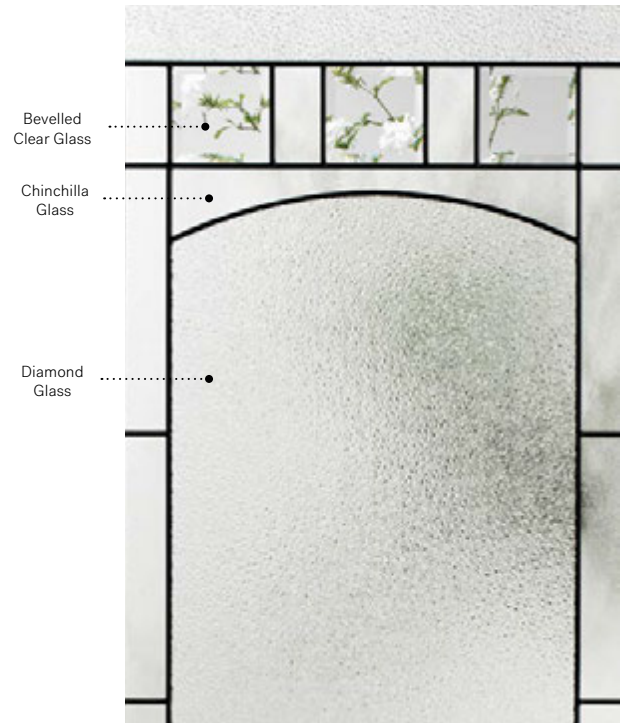

Bistro

Orleans steel door p.19. Bistro 22" x 48" doorglass p.65.

# Bistro

With its arched central piece crowned by bevelled clear glass, Bistro offers a consistently classic and natural look. Bistro will rejuvenate any exterior.

**Stained glass:** Chinchilla glass, bevelled clear glass and Diamond glass.

**Caming:** Zinc or Patina.

**Frames:** Contemporary, Novapvc or Stainable.

**Sidelites and transom:** Looks great accompanied by Chinchilla glass.

Available in custom sizes.

Privacy Level **3/5**  
SEMI-PRIVATE