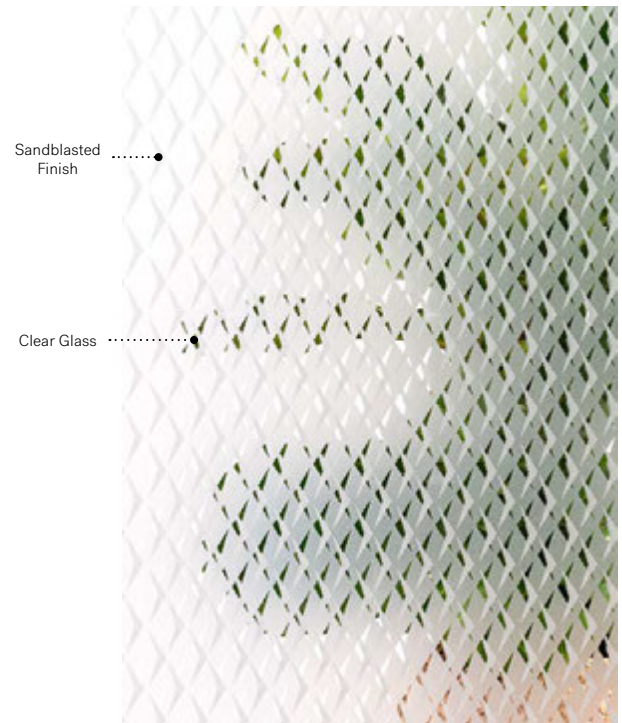

Versum

With its sharp, dual-layered geometric pattern, Versum will be the focal point of your entrance's design scheme. When paired with rich colors and bold furniture, Versum is a lively addition to a retro style decor.

Silkscreened glass: Dual layered Sandblasted finish on clear glass.

Frames: Contemporary or Novapvc.

Sidelites and transom: Looks great accompanied by Sandblasted finish or Clear glass.

Privacy Level **3/5**
SEMI-PRIVATE

Frames	22"×64"	22"×48"	22"×36"	22"×17"	22"×12"	22"×14 7/16"
Contemporary	07-380-060-002	07-380-057-002	07-380-050-002	07-380-259-002	07-380-053-002	07-380-260-002
Novapvc	07-380-060-001	07-380-057-001	07-380-050-001	07-380-259-001	07-380-053-001	07-380-260-001

Frames	7"×64"	13 7/8"×79" Tip-to-tip
Contemporary	07-380-005-002	07-380-211-001
Novapvc	07-380-005-001