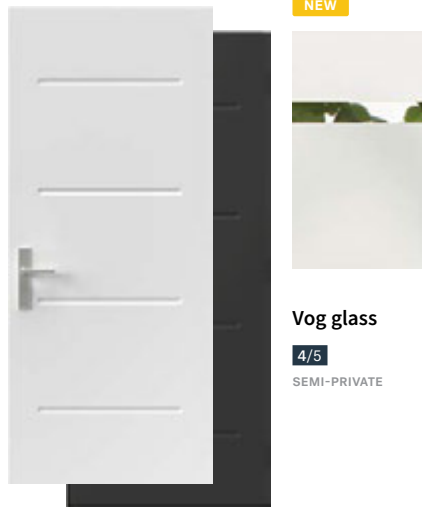

# Design Collection

Vog

Vog steel door with Vog 2 Accents p.14. Standard+ Vog garage door by Garaga.

Vog glass

4/5  
SEMI-PRIVATE