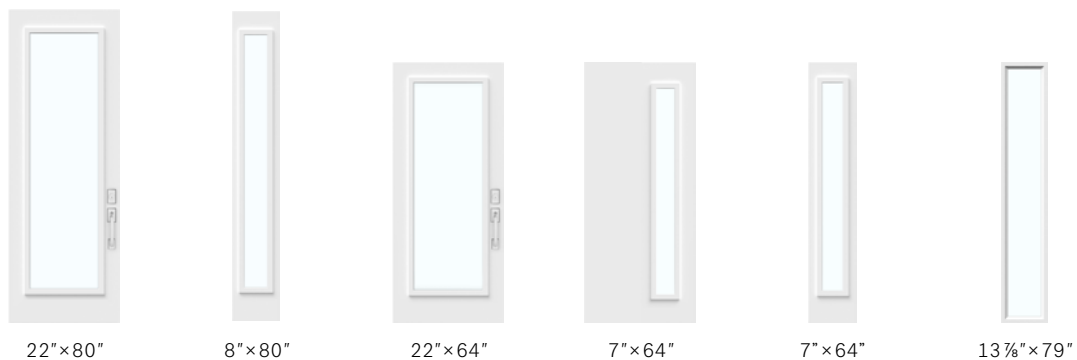

Frames	22"×80"		8"×80"		22"×64"		7"×64"		7"×64"		13 7/8"×79"	
	Contemp.	Novapvc	Contemp.	Novapvc	Contemp.	Novapvc	Contemp.	Novapvc	Contemp.	Novapvc	Tip-to-tip	Novapvc
Soft	064-044	064-042	020-029	020-027	060-217	060-215	005-221	005-219	005-221	005-219	211-041	N/A
Fluid*	N/A	N/A	N/A	N/A	060-221 ‡	060-219 ‡	005-225 ‡	005-223 ‡	005-225 ‡	005-223 ‡	211-042 ‡	N/A
Masterline*	064-034 ‡	N/A	020-018 ‡	N/A	060-148 ‡	060-149 ‡	005-149 ‡	005-143 ‡	005-149 ‡	005-143 ‡	211-021 ‡	N/A
Sandblasted	064-029	N/A	020-016	N/A	060-139	060-096	005-154	005-088	005-154	005-088	211-009	N/A
Satin	N/A	N/A	N/A	N/A	060-159	060-119	005-111	005-108	005-111	005-108	211-015	N/A
Pinhead	N/A	064-023	N/A	020-017	060-151	060-107	005-134	005-093	005-134	005-093	N/A	N/A
Screen	064-035	N/A	020-021	N/A	060-144	060-165	005-151	005-130	005-151	005-130	211-107	N/A
Chinchilla	N/A	N/A	N/A	N/A	060-140	060-142	005-135	005-137	005-135	005-137	211-037	N/A

* Masterline and Fluid glass — The pattern of the glass runs parallel to the longest side of the doorglass (see ‡/↔ symbols above.)
Elevation venting unit with Masterline glass p.105. Q470 venting unit with Masterline glass, p.109.