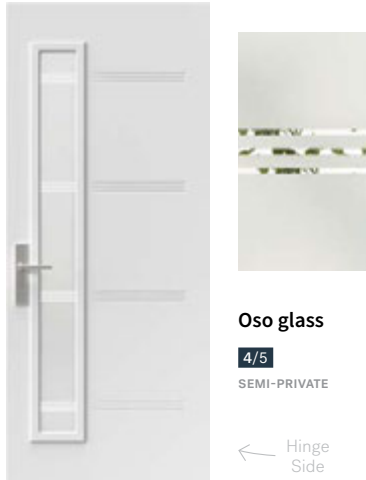

Era Embossment