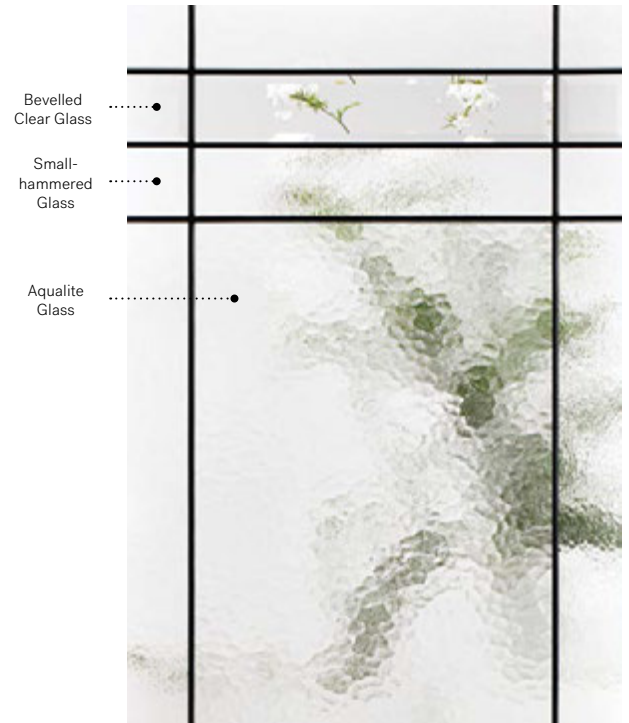

Celeste

Orleans steel door with Prestige Mouldings p.19. Celeste 22" x 48" doorglass with 8" x 48" sidelite p.69.

# Celeste

Celeste juxtaposes different types of glass within its patina coming, creating a delicate geometric pattern with a refined and balanced light effect.

**Stained glass:** Bevelled clear glass, Small-hammered glass and Aqualite glass.

**Coming:** Patina.

**Frames:** Contemporary, Novapvc or Stainable.

**Sidelites and transom:** Looks great accompanied by Clear glass.

Available in custom sizes.

Privacy Level **3/5**  
SEMI-PRIVATE

					
<b>Frames</b>	22"×64"	22"×48"	22"×36"	22"×17"	22"×14 7/16"
<b>Contemporary</b>	10-367-060-003	10-367-057-003	10-367-050-003	10-367-259-003	10-367-260-003
<b>Novapvc</b>	10-367-060-001	10-367-057-001	10-367-050-001	10-367-259-001	10-367-260-001
<b>Stainable</b>	10-367-060-002	10-367-057-002	10-367-050-002	10-367-259-002	10-367-260-002