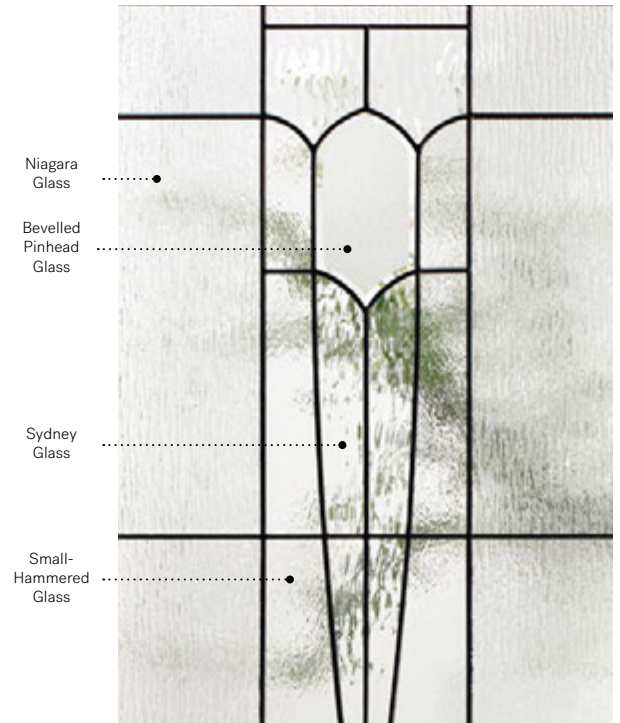

Mistral

Orleans steel door p.19. Mistral 22" x 48" doorglass p.82.

# Mistral

A nod to Art Nouveau illustrations, Mistral is a tableau of simple, slender shapes.

**Stained glass :** Niagara glass, Sydney glass, bevelled Pinhead glass and Small-hammered glass.

**Caming :** Zinc or Patina.

**Frames :** Novapvc or Stainable.

**Sidelites and transom :** Looks great accompanied by Niagara glass.

Available in custom sizes.

Privacy Level **3/5**  
SEMI-PRIVATE

Frames	22" x 64"	22" x 48"	22" x 36"	22" x 17"	22" x 14 7/16"
Novapvc	10-310-060	10-310-057	10-310-050	10-310-259	10-310-260
Stainable	10-310-060	10-310-057	10-310-050	10-310-259	N/A
	Zinc   Pat.   006   001	Zinc   Pat.   007   001	Zinc   Pat.   008   001	Zinc   Pat.   006   001	Zinc   Pat.   006   001
	009   005	009   004	010   006	008   004	