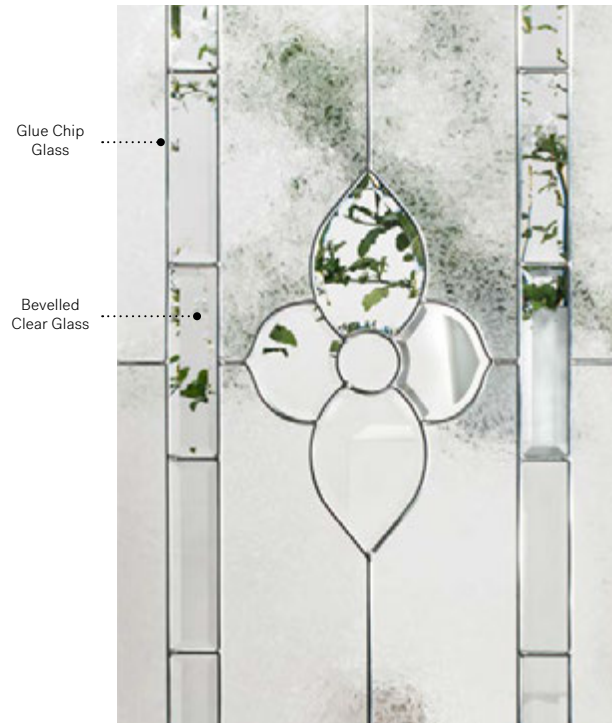

# Allure

With its assertive jewelled central floral element, Allure never fails to impress.

**Stained Glass:** Bevelled clear glass and Glue Chip glass.

**Caming:** Zinc or Brass.

**Frames:** Novapvc or Stainable.

**Sidelites and transom:** Looks great accompanied by Glue Chip glass.

Available in custom sizes.

Privacy Level

2/5

SEMI-PRIVATE

<b>Frames</b>	22" × 48"		22" × 36"	
	Zinc	Brass	Zinc	Brass
Novapvc	10-002-057	004 002	10-002-050	009 003
Stainable	10-002-057	011 010	10-002-050	016 008