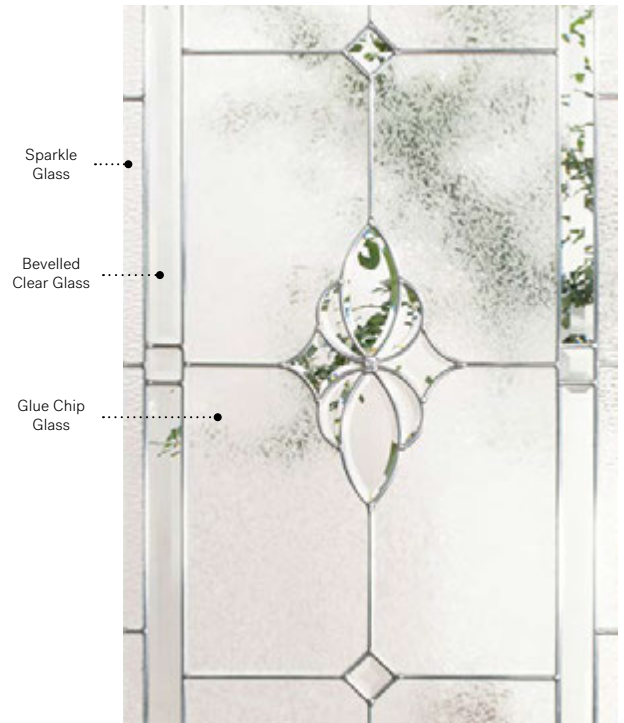

# Mystique

Showcasing the beauty of handcrafted glass, Mystique combines pieces of bevelled glass to highlight its delicate centrepiece and create a stunning light effect.

**Stained glass:** Sparkle glass, Glue Chip glass and bevelled clear glass.

**Caming:** Zinc or Brass.

**Frames:** Novapvc or Stainable.

**Sidelites and transom:** Looks great accompanied by Glue Chip glass.

Available in custom sizes.

Privacy Level **2/5**  
SEMI-PRIVATE

**Frames** 22" x 64"