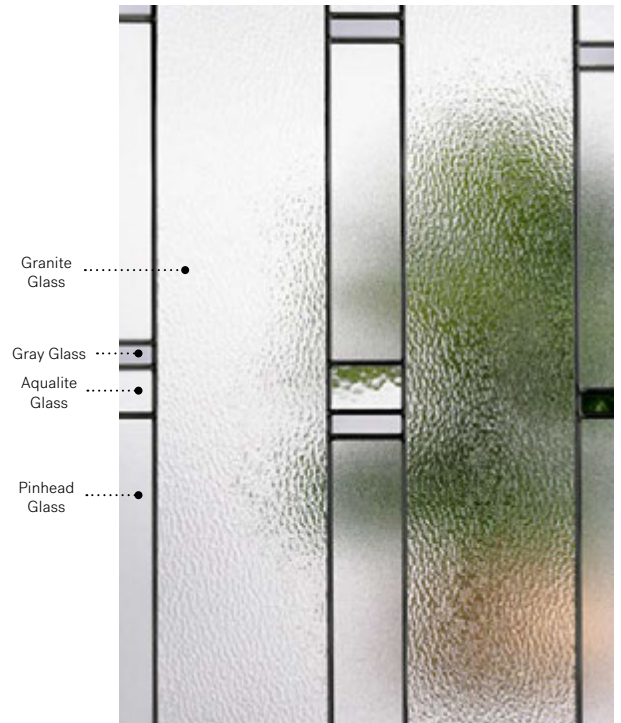

Ophir

Borrowing design cues from Craftsman style Stained Glass, this unique model is a perfect match with rich and classic stone houses. With its bold mix of strong textures punctuated by gray glass inserts, Ophir will be the centerpiece of your homes facade.

Stained Glass: Aqualite glass, gray glass, Granite glass and Pinhead glass.
Caming: Zinc or patina.
Frames: Contemporary or Novapvc.
Sidelites and transom: Looks great accompanied by Pinhead glass.
Available in custom sizes.

Privacy Level **4/5**
PRIVATE

Frames 22" x 64"
Contemporary 10-388-060 | Zinc | Pat. | 002 | 005
Novapvc 10-388-060 | 001 | 004

22" x 48"
Contemporary 10-388-057 | Zinc | Pat. | 002 | 005
Novapvc 10-388-057 | 001 | 004

22" x 36"
Contemporary 10-388-050 | Zinc | Pat. | 002 | 005
Novapvc 10-388-050 | 001 | 004

22" x 17"
Contemporary 10-388-259 | Zinc | Pat. | 002 | 005
Novapvc 10-388-259 | 001 | 004

22" x 14 7/16"
Contemporary 10-388-260 | Zinc | Pat. | 002 | 004
Novapvc 10-388-260 | 001 | 003

Frames 7" x 64"
Contemporary 10-388-005 | Zinc | Pat. | 002 | 005
Novapvc 10-388-005 | 001 | 004

8" x 48"
Contemporary 10-388-017 | Zinc | Pat. | 002 | 004
Novapvc 10-388-017 | 001 | 003

8" x 36"
Contemporary 10-388-010 | Zinc | Pat. | 002 | 005
Novapvc 10-388-010 | 001 | 004