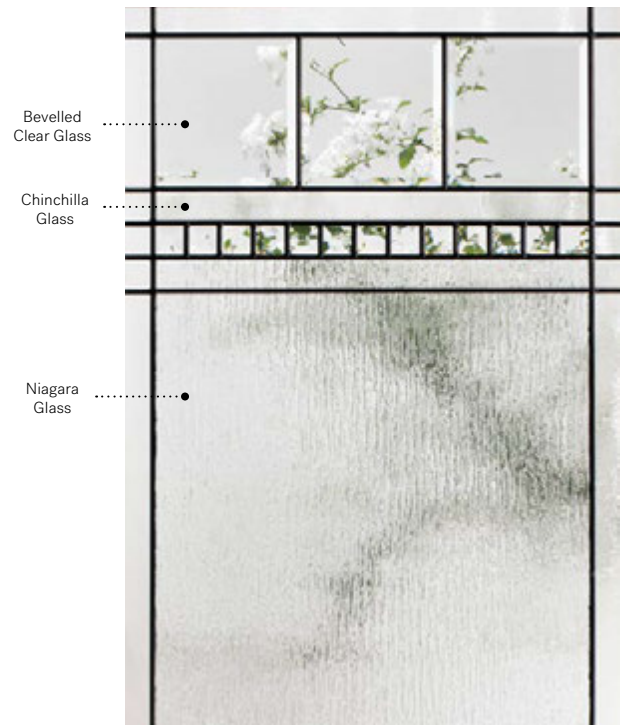

# Chanelle

Orleans steel door p.19. Chanelle 22" x 48" doorglass with 8" x 48" sidelite p.71.

# Chanelle

Chanelle will bring a stately, elegant and timeless touch to any home, classic or modern. With clean lines and bright bevels, it creates stunning light effects.

**Stained glass:** Chinchilla glass, bevelled clear glass and Niagara glass.

**Caming:** Patina.

**Frames:** Contemporary, Novapvc or Stainable.

**Sidelites and transom:** Looks great accompanied by Niagara glass.

Available in custom sizes.

Privacy Level **3/5**  
SEMI-PRIVATE

Frames	22"×64"	22"×48"	22"×36"	22"×17"	22"×14 <sup>7</sup> / <sub>16</sub> "
Contemporary	10-308-060-003	10-308-057-005	N/A	10-308-259-003	10-308-260-001
Novapvc	10-308-060-001	10-308-057-003	10-308-050-003	10-308-259-001	N/A
Stainable	10-308-060-002	10-308-057-004	10-308-050-004	10-308-259-002	N/A