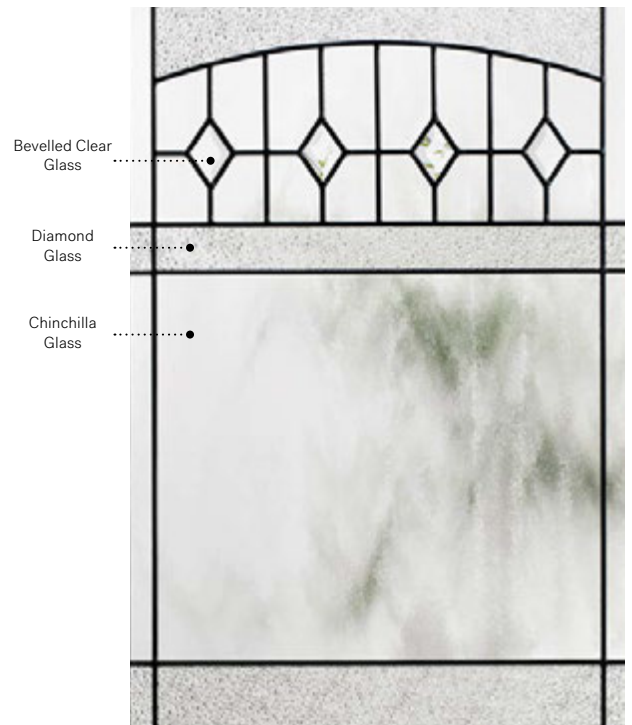

Liano

Stylish and warm, Liano is both classic and minimalist. Enjoy a sparkling light effect in your entryway thanks to the bevelled diamonds in its camber top.

Stained glass: Chinchilla glass, bevelled clear glass and Diamond glass.

Caming: Patina.

Frames: Contemporary, Novapvc or Stainable.

Sidelites and transom: Looks great accompanied by Chinchilla glass.

Available in custom sizes.

Privacy Level **4/5**
PRIVATE

Frames 22" x 48"
Contemporary 10-324-057-006
Novapvc 10-324-057-003
Stainable 10-324-057-004

Frames 22" x 36"
Contemporary 10-324-050-009
Novapvc 10-324-050-001
Stainable 10-324-050-002

Frames 22" x 14 7/16"
Contemporary 10-324-260-001
Novapvc N/A
Stainable N/A

Frames 8" x 48"
Contemporary 10-324-017-006
Novapvc 10-324-017-001
Stainable 10-324-017-002

Frames 8" x 36"
Contemporary 10-324-010-008
Novapvc 10-324-010-001
Stainable 10-324-010-002