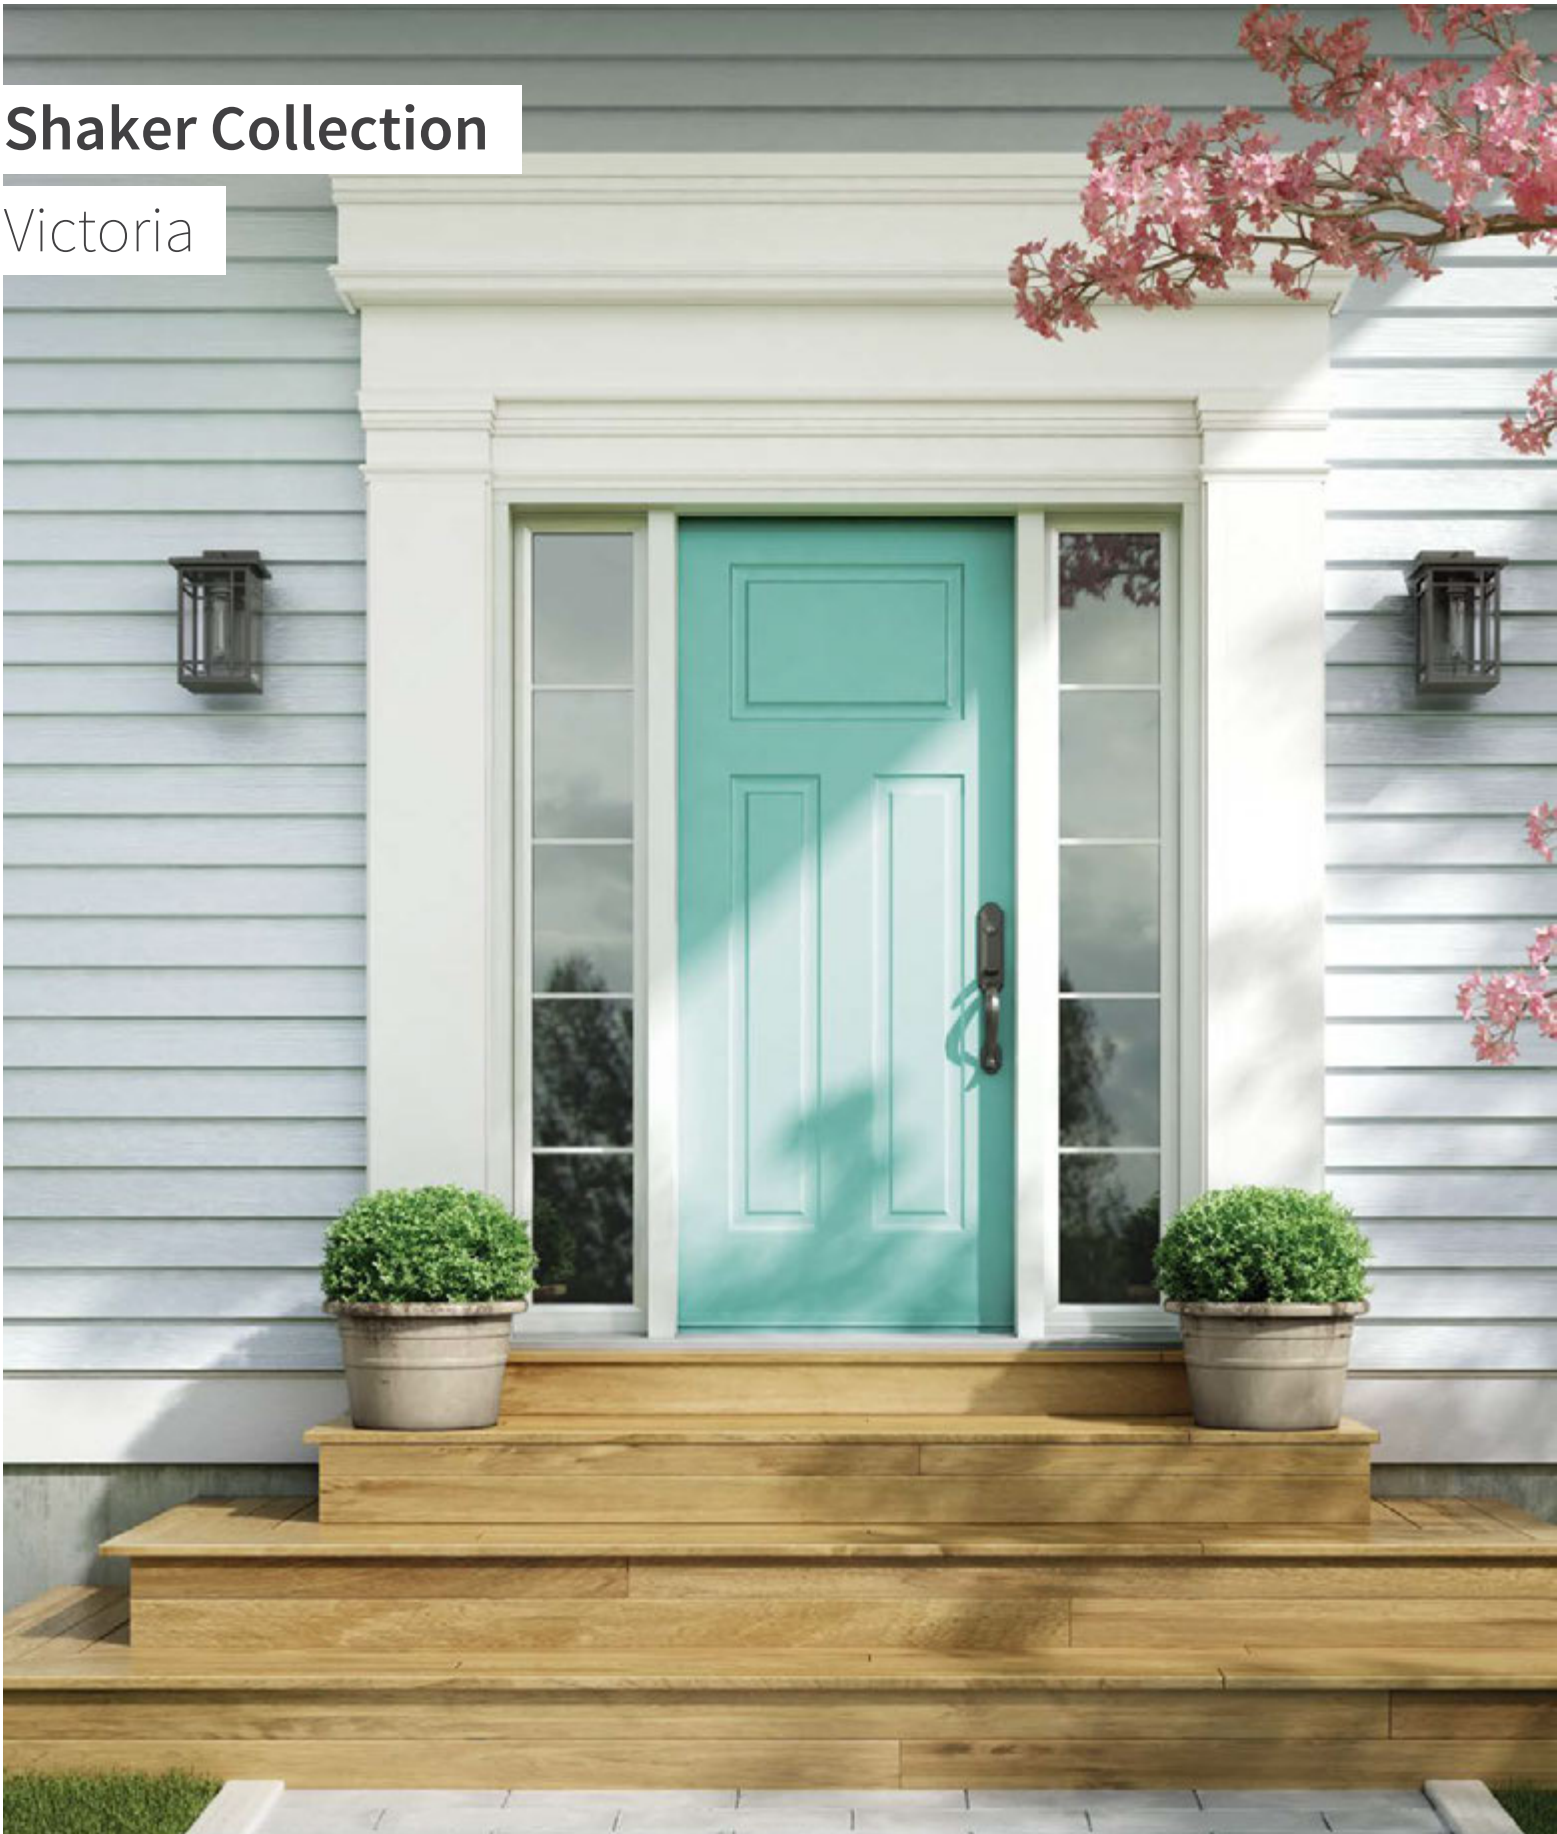

Shaker Collection

Victoria

Victoria Shaker steel door p.17. Clear glass sidelites with grill p.111.