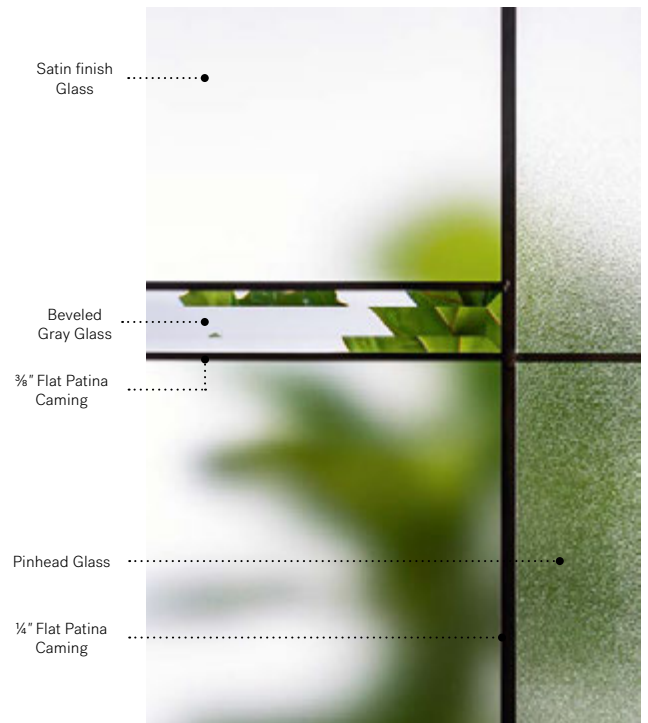

Belmont

Belmont is a Stained Glass model with an urban look designed for today's architectural styles. Its minimalist, asymmetrical composition of flat black patina coming and Satin finish glass fits perfectly with the volumes and materials found in the architecture of contemporary houses. Paired with a satin black handle, Belmont's elegance is unrivaled.

Stained Glass: Satin finish glass, beveled gray glass and Pinhead glass.

Caming: 1/2" wide flat Patina coming and 1/4" wide flat Patina coming.

Frames: Contemporary or Novapvc.

Sidelites and transom: Looks great accompanied by Satin finish glass.

Available in custom sizes.

Privacy Level **3/5**
SEMI-PRIVATE